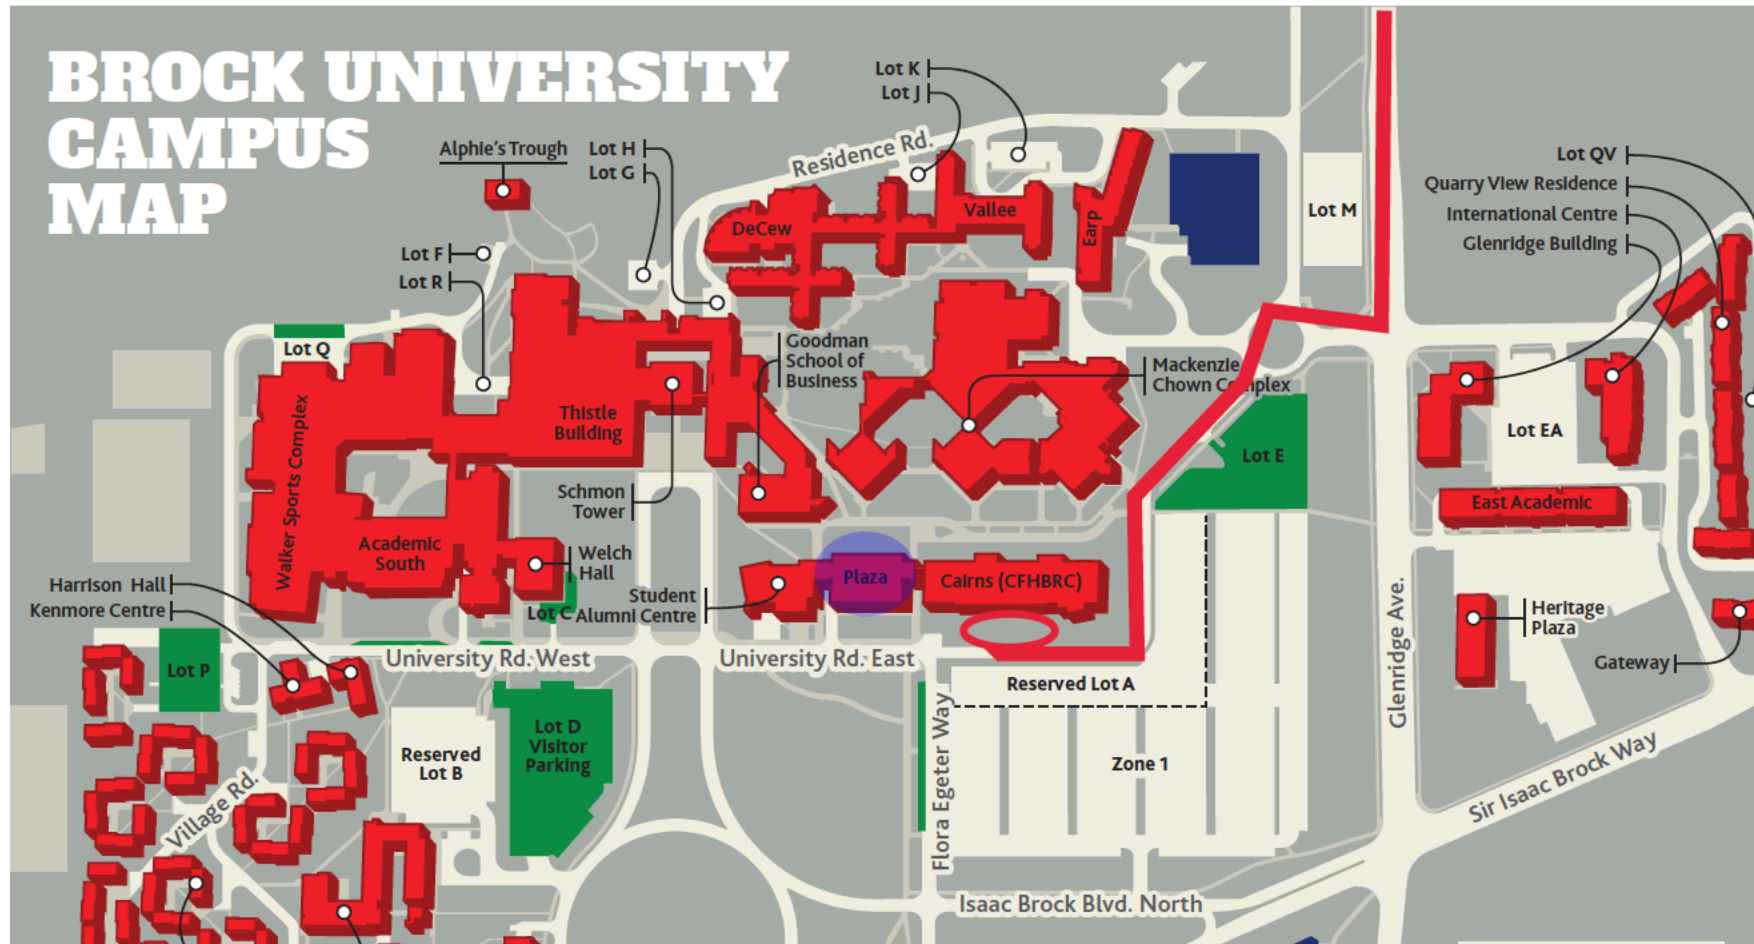

PLAZA BUILDING is circled in blue (see photo of building on next page)

Red circle indicates Lifespan

Parking Sports will have signs that say,
“Reserved Parking 24 Hours Lifespan
Centre”

3 Lifespan spots in red circle.

- Take Glenridge Ave
 - Turn right into campus
 - Through the round about to University Road E
 - Lifespan parking spots are outside of Carins building
 - Spots are marked with 'Lifespan- reserved 24 hours Lifespan Centre Only'
 - Lifespan spaces are to the left of the entrance (see Lifespan sign >>>).
- (Plaza building is the blue circle on the map and pictured on the following page)

We are on the 6th floor of the Plaza building.

If you enter the circled door, and take the stairs/ elevator to the 6th floor, you will find the reception desk and a waiting area for research participants.